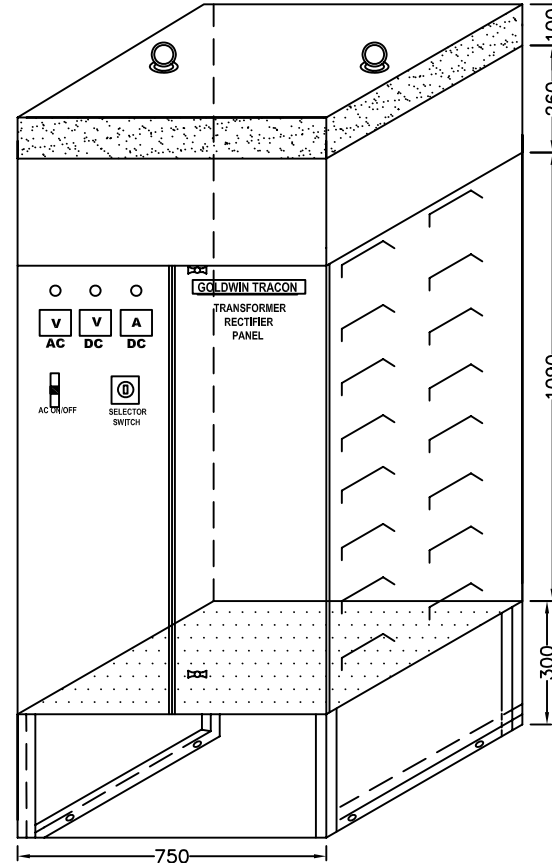

SS PLATE RESISTANCE

AC INPUT SUPPLY MASTER CONTROLLER DC OUTPUT SUPPLY

DC CONTACTORS

BRIDGE RECTIFIER

TRANSFORMER

DRAWN		09-04-07	CUSTOMER : Hill Metals Est.
CHECKED			TITLE : G.A. DRAWING (2100 mm Dia)
APPROVED			MAGNET TRANSFORMER RECTIFIER PANEL
GOLDWIN TRACON (P) LIMITED ISC COMPOUND L.B.S. MARG,JANATA MARKET BHANDUP (W), MUMBAI-400078 TEL:65803945			SCALE : NTS.
DIMENSIONS IN MM UNLESS OTHERWISE STATED			M.SPECIFICATION : DRG.No. : SHEET : 1 OF 1