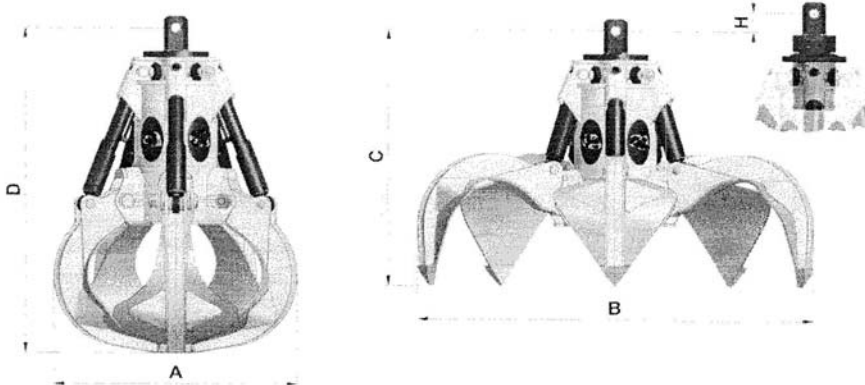

HYDRAULIC GRABS

5 JAWS series

Model	m ³	N°	kg	kg	MPa	L/min	ton	ton
	0,63	5	1330	1380	32	230	8	35

A	B	C	D	H (3)
1450	2360	1520	1980	110

(4) Rotator		
kg	MPa	L/min
150	25	35

❖ The above dimensions are indicative and subject to changes until final confirmation