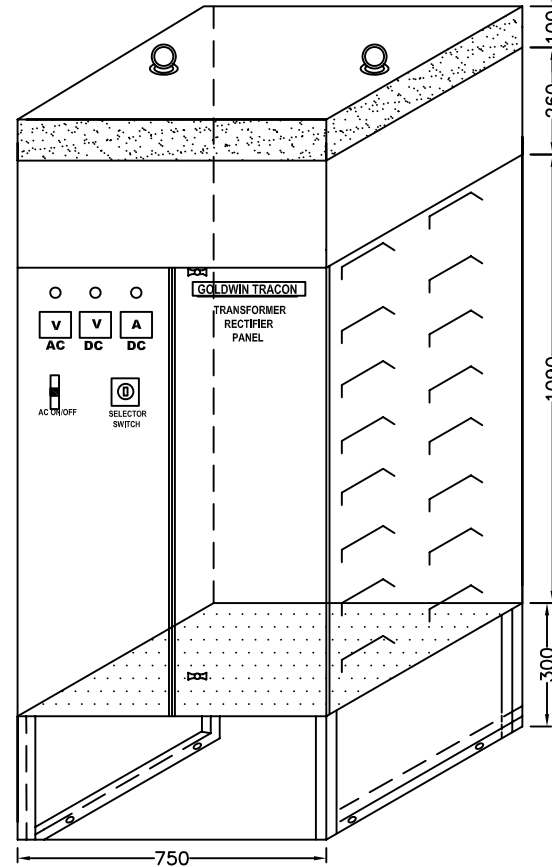

SS PLATE RESISTANCE

AC INPUT SUPPLY MASTER CONTROLLER DC OUTPUT SUPPLY

DC CONTACTORS

BRIDGE RECTIFIER

TRANSFORMER

DRAWN		09-04-07	CUSTOMER : Hill Metals Est.
CHECKED			TITLE : G.A. DRAWING (2100 mm Dia)
APPROVED			MAGNET TRANSFORMER RECTIFIER PANEL
GOLDWIN TRACON (P) LIMITED ISC COMPOUND L.B.S. MARG,JANATA MARKET BHANDUP (W), MUMBAI-400078 TEL:65803945			SCALE : NTS.
DIMENSIONS IN MM UNLESS OTHERWISE STATED			M.SPECIFICATION : DRG.No. : SHEET : 1 OF 1